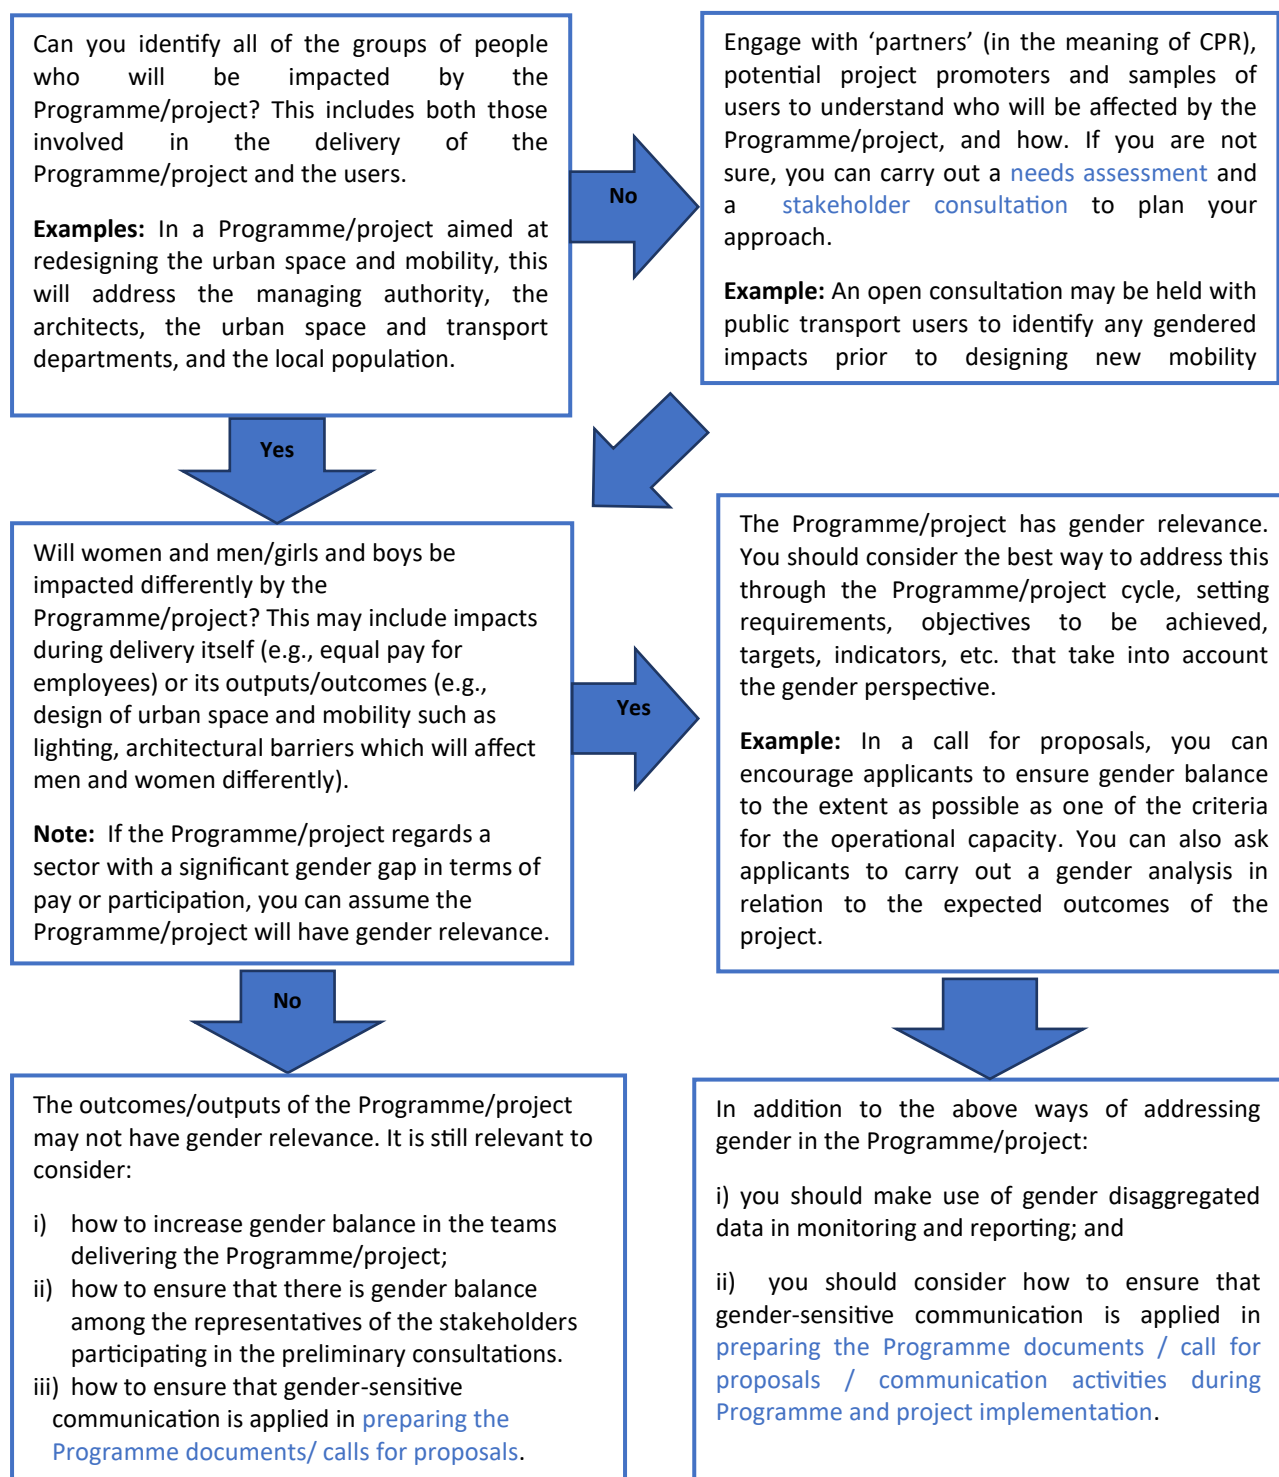

Decision Tree to assess the degree of the Gender Relevance of a programme/project¹

¹ This tool is a readaptation of tool 3 contained in EIGE, Gender-responsive public procurement. Step-by-step toolkit